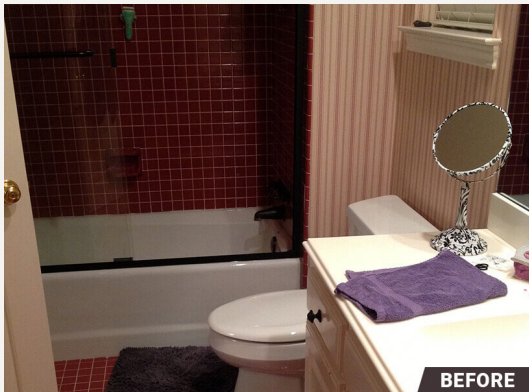

## Small Bathroom, Big Impact: A Stunning Transformation

Remember the feeling of walking into a space that's, well, uninspiring? That was the case in this bathroom. Its older design no longer resonated with the home's overall aesthetics. But more than that, it didn't feel inviting. Gloomy colors, outdated fixtures, and a lack of personal touch reduced the bathroom to a utilitarian space, not worth spending much time in. It was our job to reinvent the whole room to blend functionality, beauty, and peace. Read and find out how Elite Remodeling turned poorly designed and restrictive areas into gems of design and utility.

### Creating a sense of openness

Picture walking into a room filled with soft, pearly white light. Feels instantly soothing, right? But it wasn't just about the paint. Our choice of white marble tiles gave the room a unique look and kept it from feeling cramped. Funny how they kind of play tricks on your eyes, making the place seem bigger than it is. And let's not forget about the carefully placed mirrors and those clear glass shower doors - a small but striking touch that pulls everything together.

## Adding dimension through natural elements

Integrating nature-inspired elements is the secret sauce to turning even the quirkiest bathrooms into a peaceful retreat, and blending the indoor space with the tranquil ambiance of the outdoors. In those more compact or uniquely shaped bathrooms, a natural focal point can be a game-changer, drawing the eyes away from uneven ceilings or tight corners. That's precisely the reasoning behind our choice to introduce a stone backsplash above the vanity. This touch not only elevates the room's aesthetic but also infuses it with a raw, organic warmth.